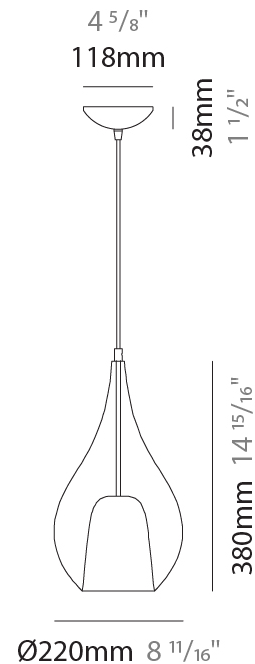

PROJECT	
TYPE	
SPECIFIER	
QUANTITY	
DATE	

ZOE MONOPOINT SUSPENSION

D141122- -

base number   Finish Options   Finish Options

1. To build a product code in our configurator select the specify button on the base model # product page
2. To build a manual product code on this datasheet choose from the options listed below in blue font and add the suffix to the base model #

GENERAL

Series: Zoe

Subseries: Zoe Monopoint

Partner: Cangini & Tucci

Division: Design

Installation: Suspension

Product Type: Pendant

Mounting Location: Ceiling

PHYSICAL

Shape: Teardrop

Diameter (mm): 220

Diameter (in): 8 ¹¹/₁₆

Height (mm): 380

Height (in): 14 ¹⁵/₁₆

Max. Overall Height (mm): 1880

Max. Overall Height (in): 74

Weight (kg): 1.51

Weight (lbs): 3.33

Diffuser: Glass - Opal

Fixture Finish: [AMB](#) / [BLK](#) / [BRZ](#) / [GLD](#) / [GRN](#) / [PNK](#) / [RUB](#) / [SKB](#) / [SMK](#) / [TOB](#) / [TRA](#)

Holder Finish: [CHR](#) / [MWH](#) / [MBK](#) / [BCR](#)

Fixture Material: Glass / Metal

Primary Material: Glass - Borosilicate

Cable Details: 1500mm cable

ELECTRICAL

Number of Lamps: 1

Lamp Type: LED Retrofit

Lamp Shape: A19

Bulb Included: Bulb Not Included

Max. Wattage Per Lamp (W): 16

Lamp Base: E26

Input Voltage (V): 120

Upon Request: 277Vac / GU24

LED

OPTICAL

RATINGS AND CERTIFICATIONS

Certified By: Certified for North American Standards

IP rating: IP20