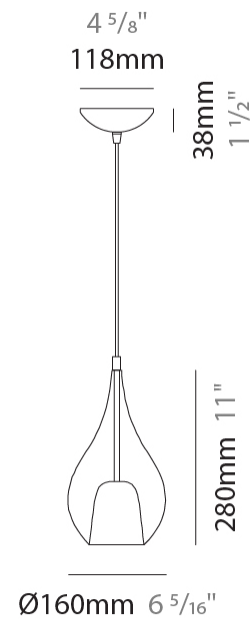

ZOE MONOPOINT SUSPENSION

D141121- -

base number   Finish Options   Finish Options

1. To build a product code in our configurator select the specify button on the base model # product page
2. To build a manual product code on this datasheet choose from the options listed below in blue font and add the suffix to the base model #

GENERAL

Series: Zoe
Subseries: Zoe Monopoint
Partner: Cangini & Tucci
Division: Design
Installation: Suspension
Product Type: Pendant
Mounting Location: Ceiling

PHYSICAL

Shape: Teardrop
Diameter (mm): 160
Diameter (in): 6 ⁵/₁₆
Height (mm): 280
Height (in): 11
Max. Overall Height (mm): 1780
Max. Overall Height (in): 70 ⁷/₁₆
Weight (kg): 0.79
Weight (lbs): 1.74
Diffuser: Glass - Opal
Fixture Finish: [AMB](#) / [BLK](#) / [BRZ](#) / [GLD](#) / [GRN](#) / [PNK](#) / [RUB](#) / [SKB](#) / [SMK](#) / [TOB](#) / [TRA](#)
Holder Finish: CHR / MWH / MBK / BCR
Fixture Material: Glass / Metal
Primary Material: Glass - Borosilicate
Cable Details: 1500mm cable

ELECTRICAL

Number of Lamps: 1
Lamp Type: LED Retrofit
Bulb Included: Bulb Not Included
Max. Wattage Per Lamp (W): 5
Lamp Base: G9
Input Voltage (V): 120

LED

OPTICAL

RATINGS AND CERTIFICATIONS

Certified By: Certified for North American Standards
IP rating: IP20

PROJECT
TYPE
SPECIFIER
QUANTITY
DATE